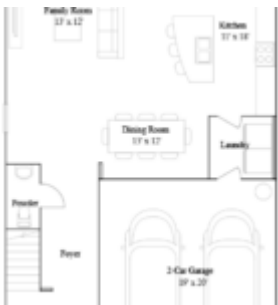

Basics

Date added: Added 3 months ago

Type: Vacant Rental

Floors: 2 floors

Half baths: 1 half bath

Garage: 2 Car

Year built: 2025

Square Footage: 2215

Listing Agent: Jason VanCleave PLLC

Builder: Lennar Homes

MLS Link: [360 Tours](#)

Category: Single Family Home

Bedrooms: 5 beds

Bathrooms: 2 baths

Floor level: 2

Heated Square Footage: 2215

Furnished: Not Furnished

Broker: FINE PROPERTIES

Owner Pays: Internet, HOA FEE, Lawn Care

360 Tour: Array

Rent or Sale: Rent

Pets

Pets: Dogs, Cats

Building Details

Status: Vacant Rental

Floor Plans